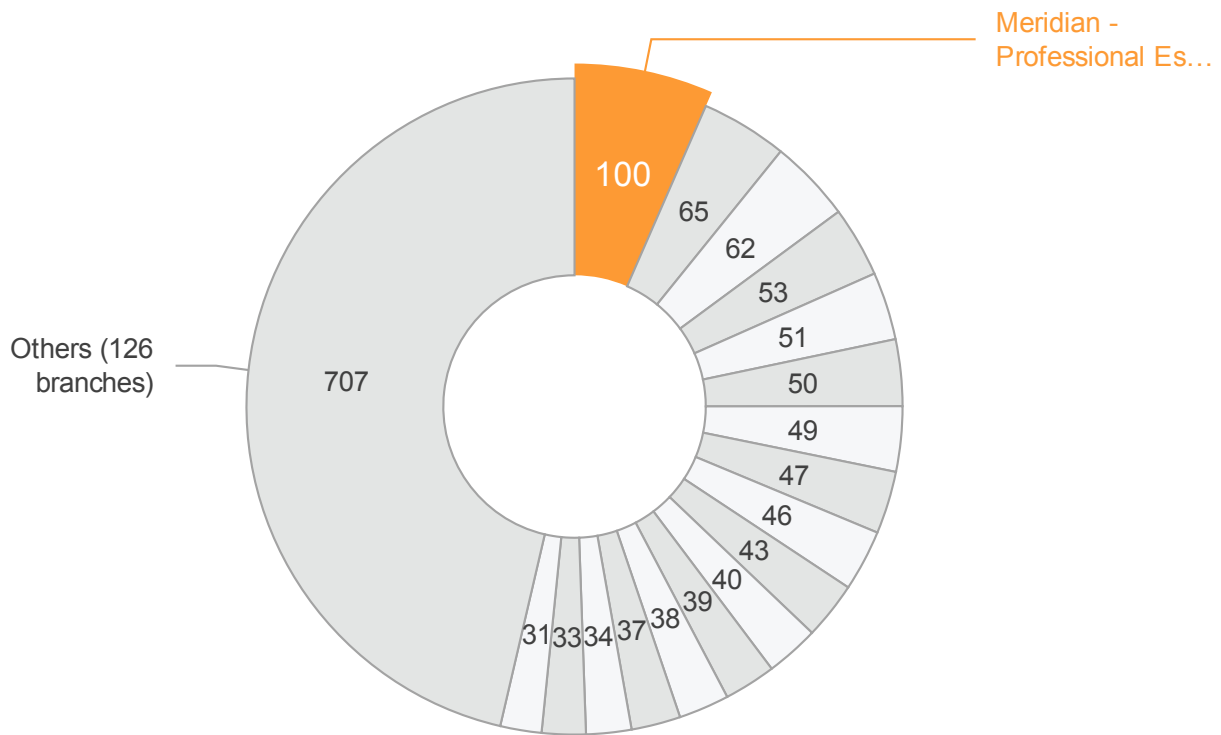

Meridian - Professional Estate Agents Poole

Sales agreed report

BH12 5 | BH12 1 | BH12 4 | BH12 2 | BH12 9 | BH12 3 | BH11 9 | BH14 9 | BH11 8
BH4 8

The information below is based on the following filters:

Date: 01/01/2015 - 01/01/2016

1st
out of
143 agents

Meridian - Professional Estate Agents

Poole

241 Ashley Road, Parkstone,
Poole, BH14 9DS